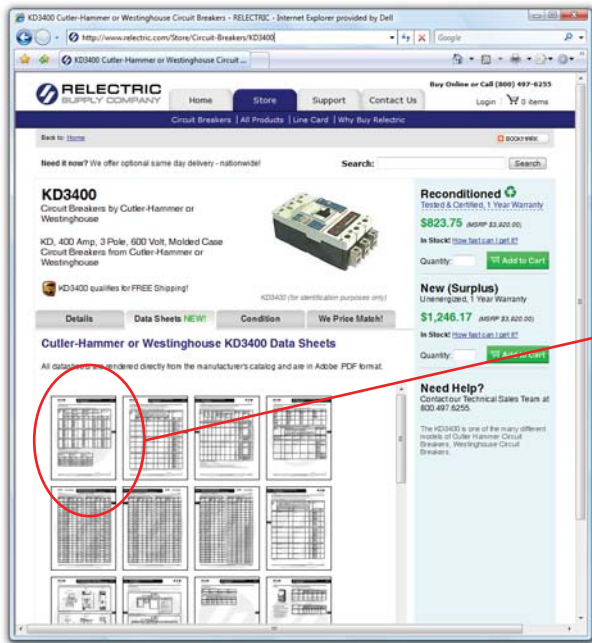

RELECTRIC Adds Over 100,000 Current Data Sheets Online

Manufacturer Catalog Pages from Cutler-Hammer, GE, Siemens & Square D for new & obsolete products

1. Find a product on www.relectric.com.
2. Click on the “Data Sheets” tab.
3. Choose a Data Sheet to view.

RELECTRIC.com has added another set of industry leading customer tools to its online store at www.relectric.com. Customers can now access CURRENT datasheets from any major manufacturer directly from a RELECTRIC product page. These datasheets include images, dimensions, technical specs and manufacturer accessories, all directly accessible from the RELECTRIC website.