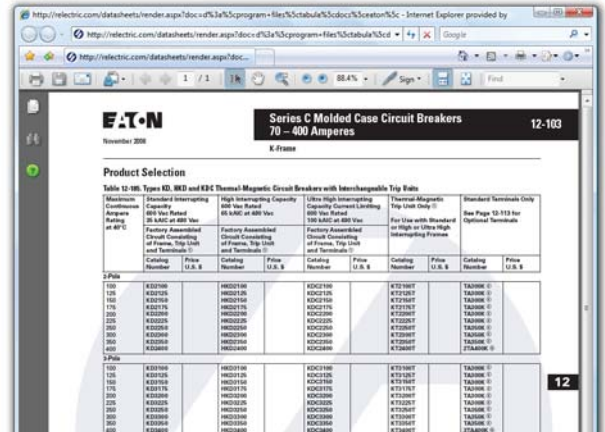

RELECTRIC Adds Over 100,000 Current Data Sheets Online

Manufacturer Catalog Pages from Cutler-Hammer, GE, Siemens & Square D for new & obsolete products

1. Find a product on www.relectric.com.
2. Click on the “Data Sheets” tab.
3. Choose a Data Sheet to view.