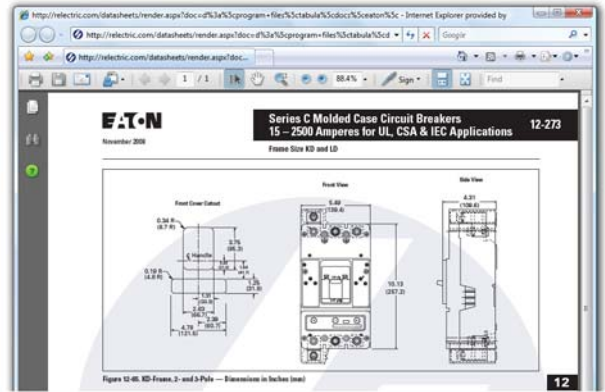

RELECTRIC Adds Over 100,000 Current Data Sheets Online

Manufacturer Catalog Pages from Cutler-Hammer, GE, Siemens & Square D for new & obsolete products

1. Find a product on www.relectric.com.
2. Click on the “Data Sheets” tab.
3. Choose a Data Sheet to view.